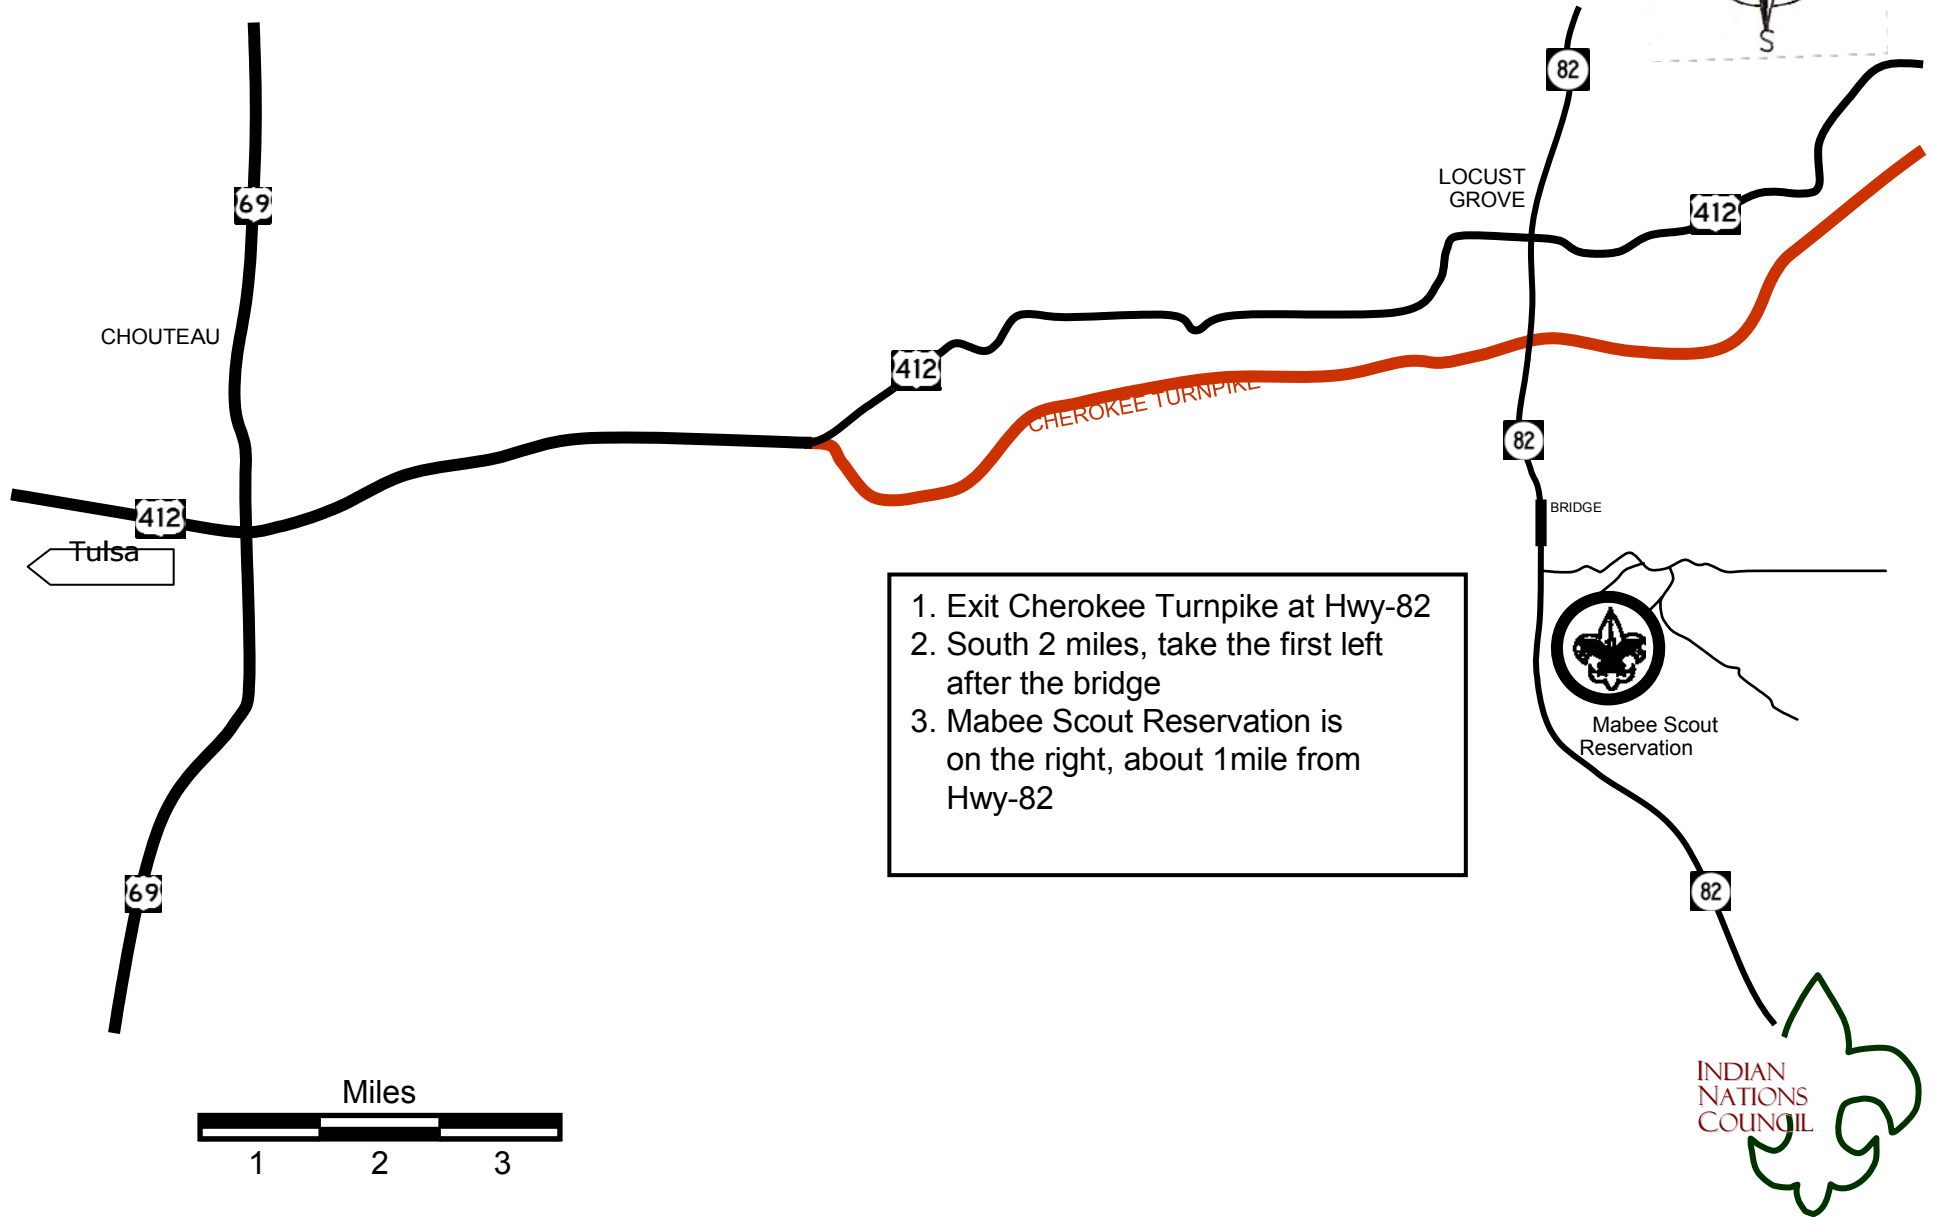

To Mabee Scout Reservation

1. Exit Cherokee Turnpike at Hwy-82
2. South 2 miles, take the first left after the bridge
3. Mabee Scout Reservation is on the right, about 1 mile from Hwy-82