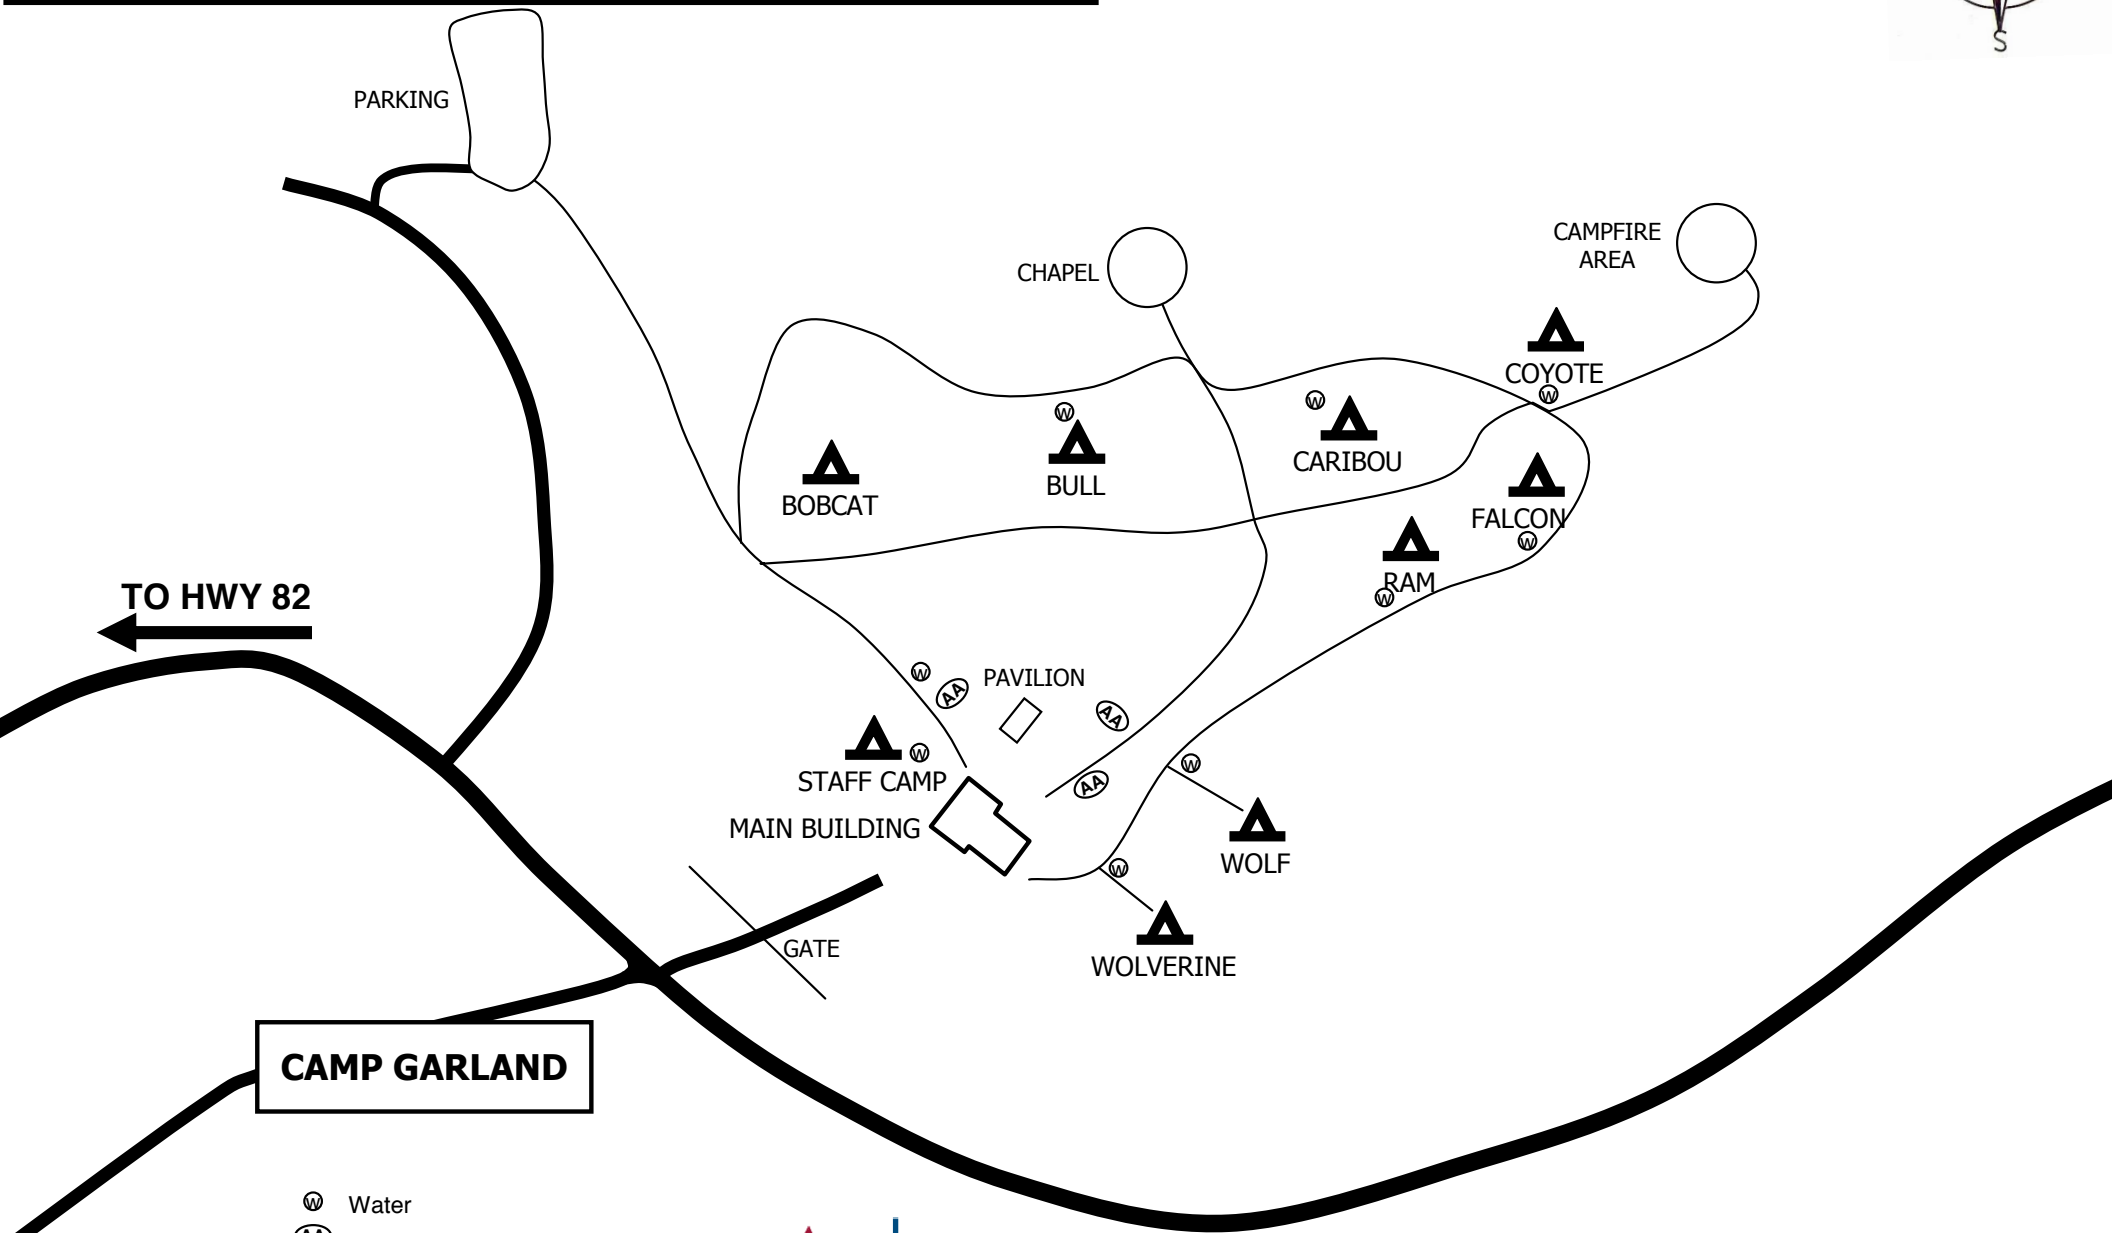

MABEE SCOUT RESERVATION Bartlett Training Center

CAMP GARLAND

- Ⓜ Water
- ⓂⓂ Activity Area

INDIAN NATIONS COUNCIL
BOY SCOUTS OF AMERICA