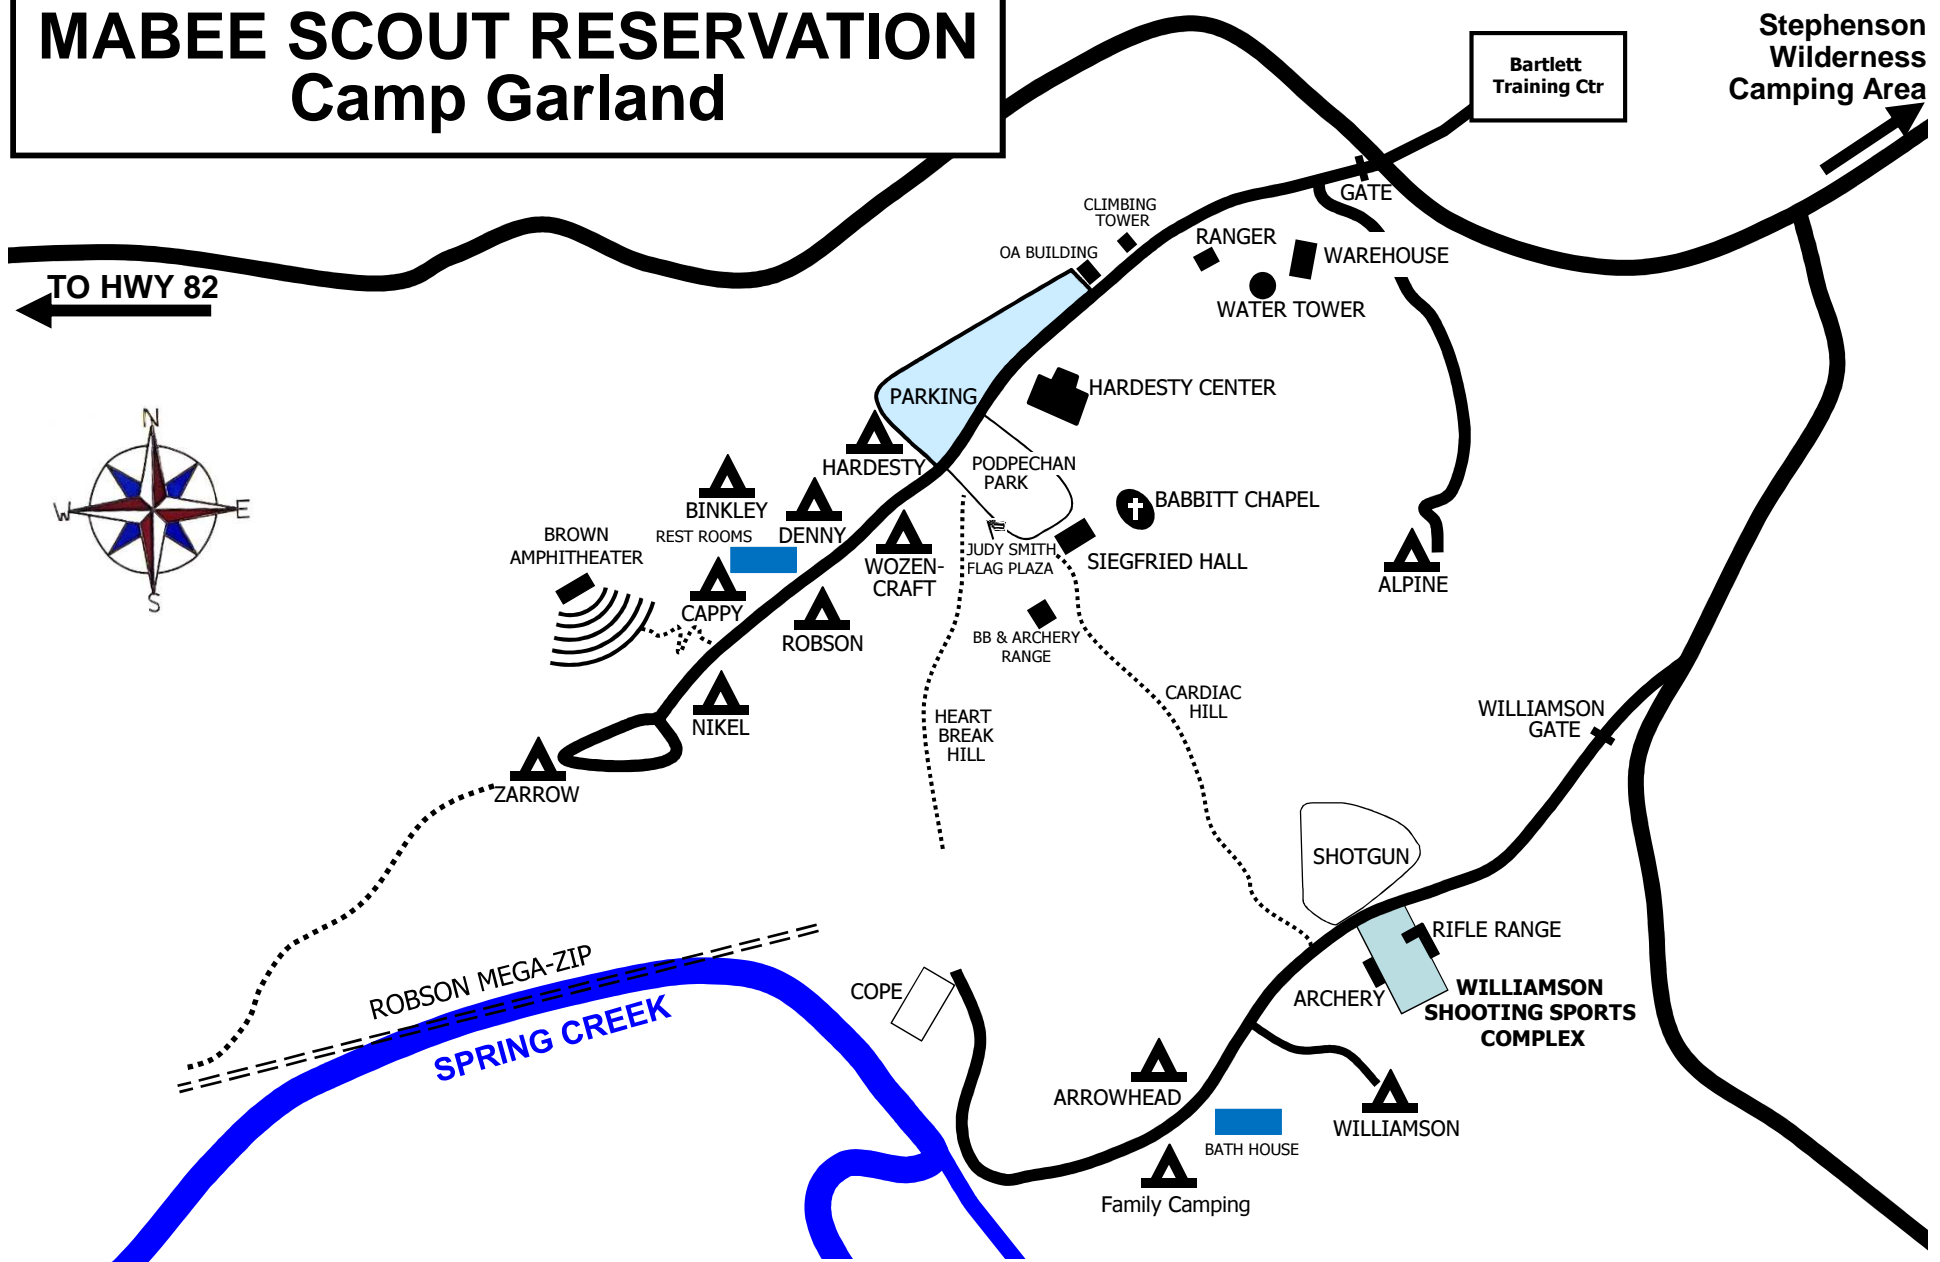

# MABEE SCOUT RESERVATION Camp Garland

TO HWY 82

INDIAN NATIONS COUNCIL  
BOY SCOUTS OF AMERICA